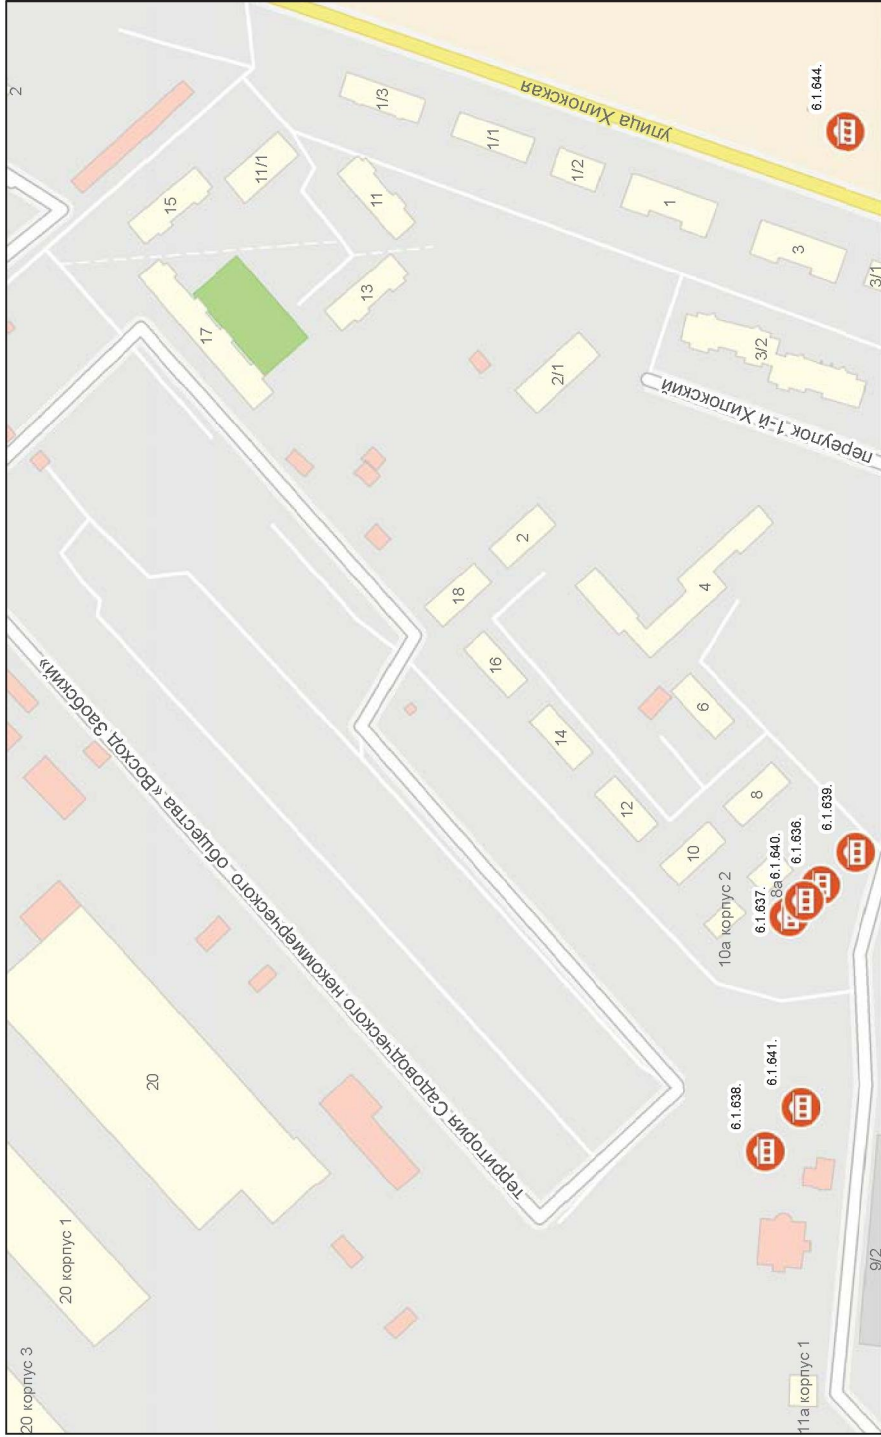

505

0 10 20 40 60 80 100
МЕТРЫ