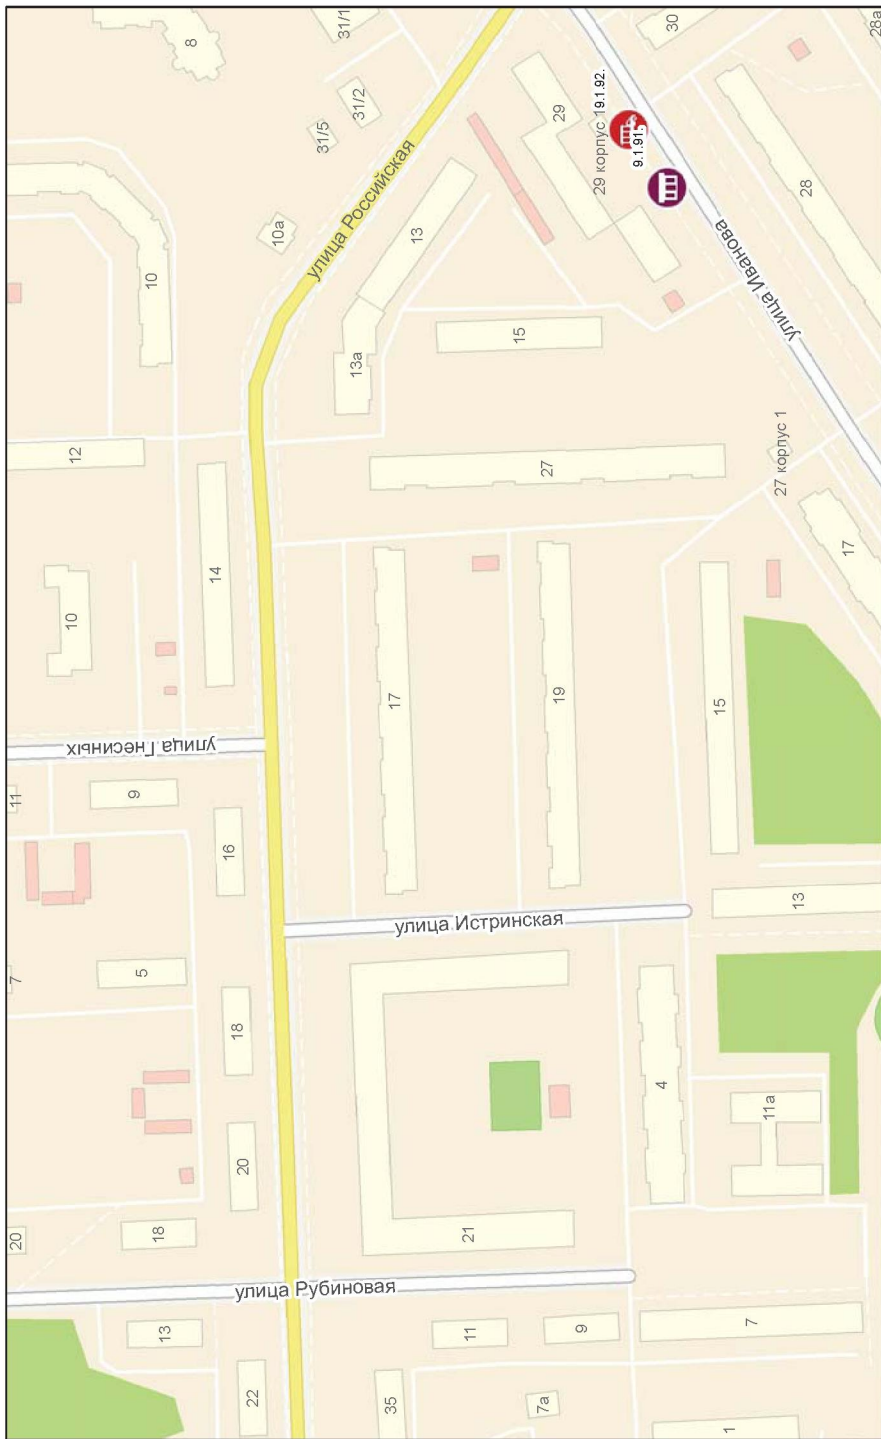

573

0 10 20 40 60 80 метры