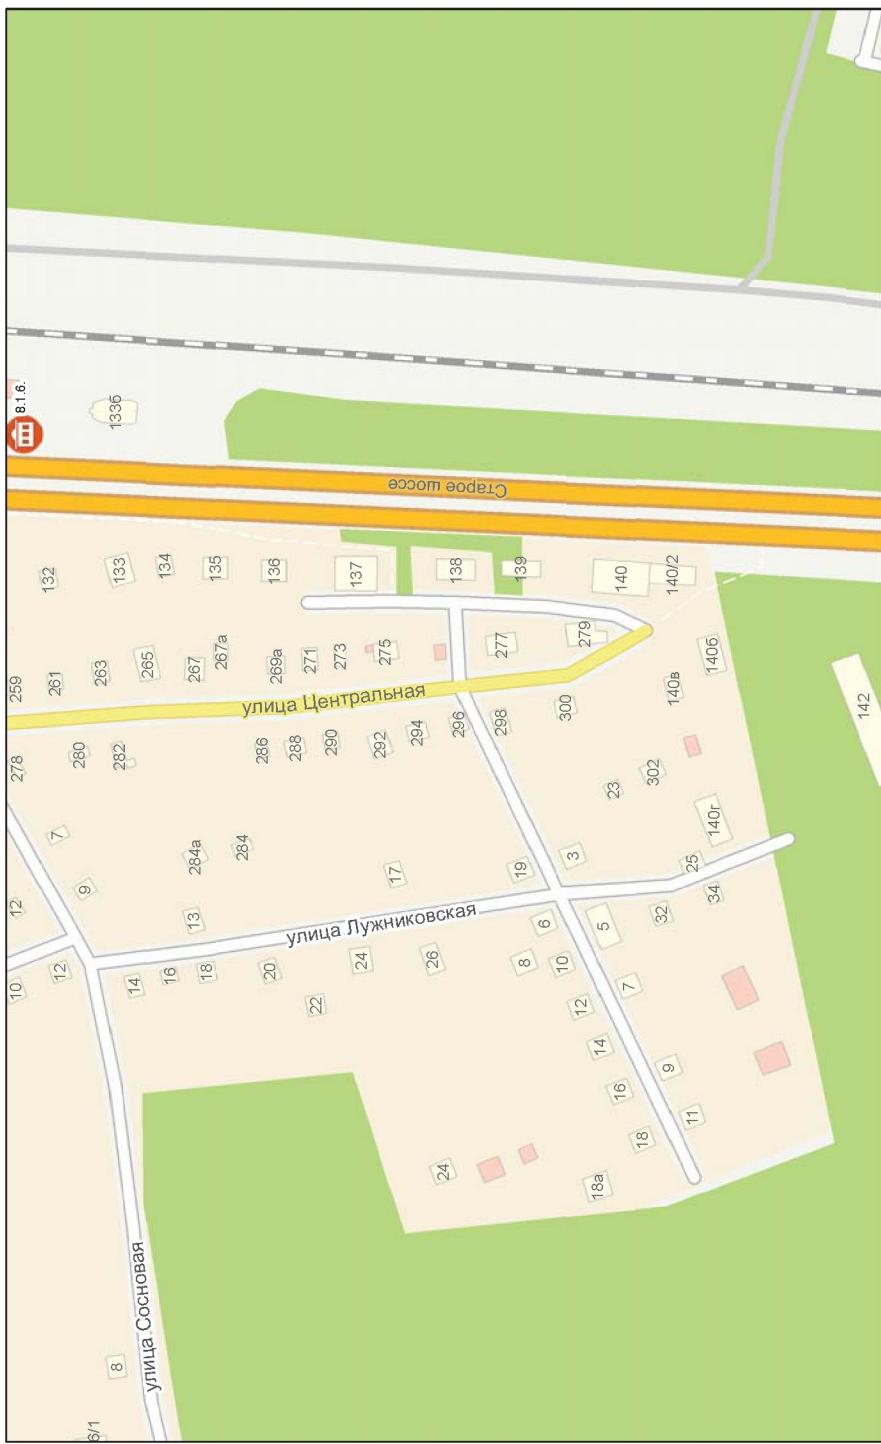

560

0 10 20 40 60 80 метры